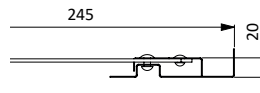

The image above shows the inside dimensions when use of ABC-EXL.

NOTE: It's possible to order ABC-EXL with a straight handle and then the dimension between the handles will be about 560 mm.

ABC-Manometer
Pressure gauge to indicate filter replacement. Measures pressure drop over filter.